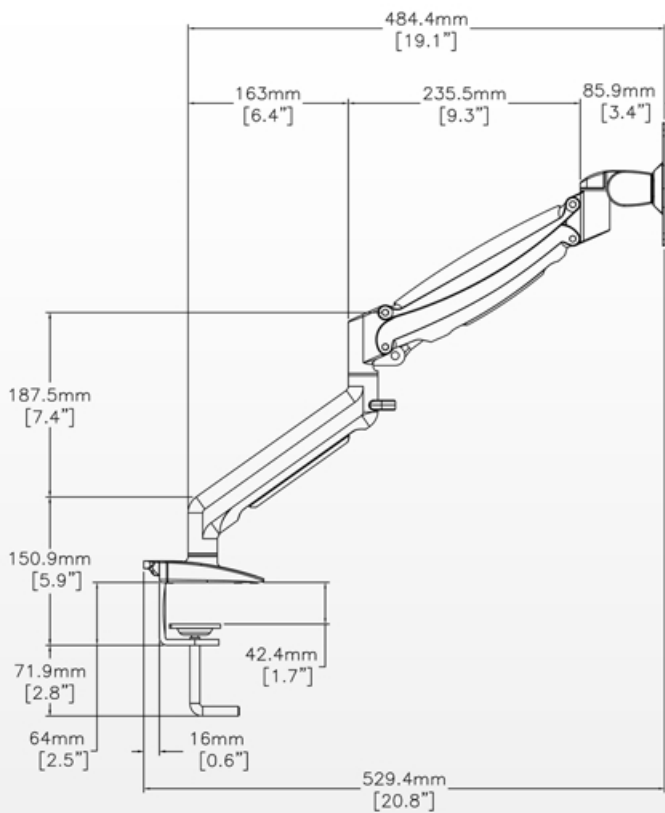

- Designed to suit up to 27" Widescreens
- Features integrated cable management
- Articulated arm design with 3 pivot points
- Bolt through or desk clamp mounting included as standard
- Modern, streamline design with three colour options to suit your work environment
- 7 Year limited warranty

Dual Screen

Cable Management

Colour Options

Neutral Buoyancy Specifications

Weight Capacity 8kg per arm

- Height Adjustment 220mm height range
- Tilt / Pan Adjustment 110 / 180 degrees
- Monitor Mounting 75 or 100mm Square
- Colours: Black
White
Silver