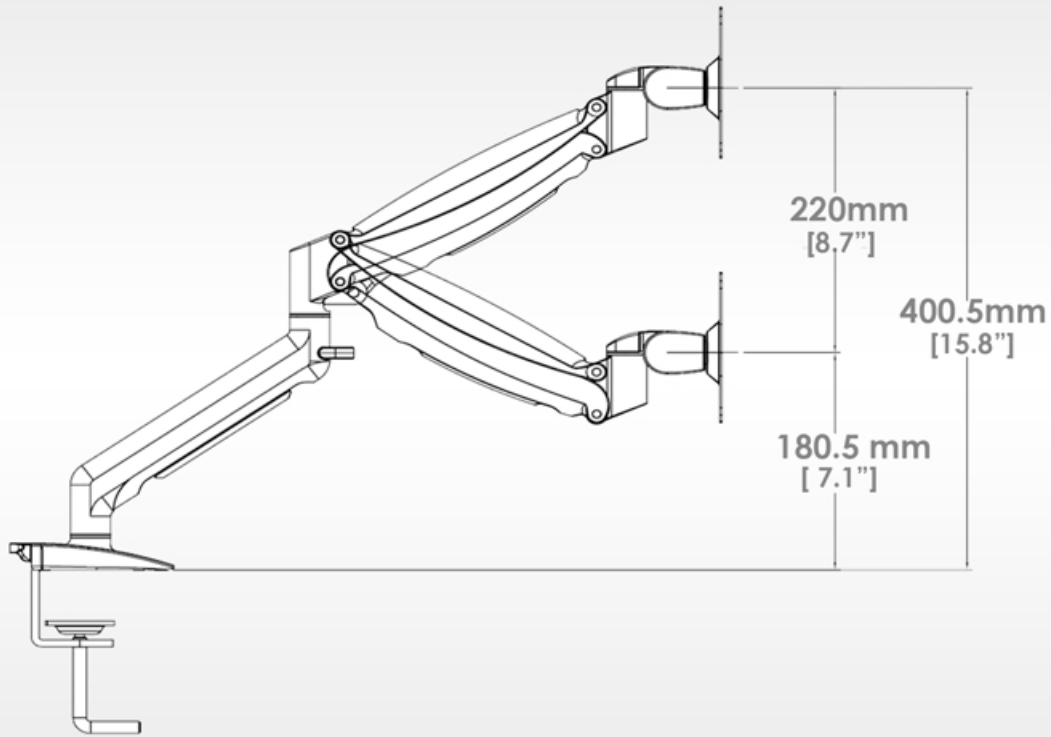

NINETO

Neutral Buoyancy - Flawless Ergonomics NB1 (Single) NB2 (Dual)

The Neutral Buoyancy arm offers flawless ergonomics for the user. Height adjustment is an effortless motion due to the monitor weight counter balancing gas strut mechanism. Neutral Buoyancy is the ultimate in ergonomic monitor arms.

- Designed to suit up to 27" Widescreens
- Features integrated cable management
- Articulated arm design with 3 pivot points
- Bolt through or desk clamp mounting included as standard
- Modern, streamline design with three colour options to suit your work environment
- 7 Year limited warranty

Dual Screen

Cable Management

Colour Options

Neutral Buoyancy Specifications

Weight Capacity 8kg per arm

- Height Adjustment 220mm height range
- Tilt / Pan Adjustment 110 / 180 degrees
- Monitor Mounting 75 or 100mm Square
- Colours: Black
White
Silver